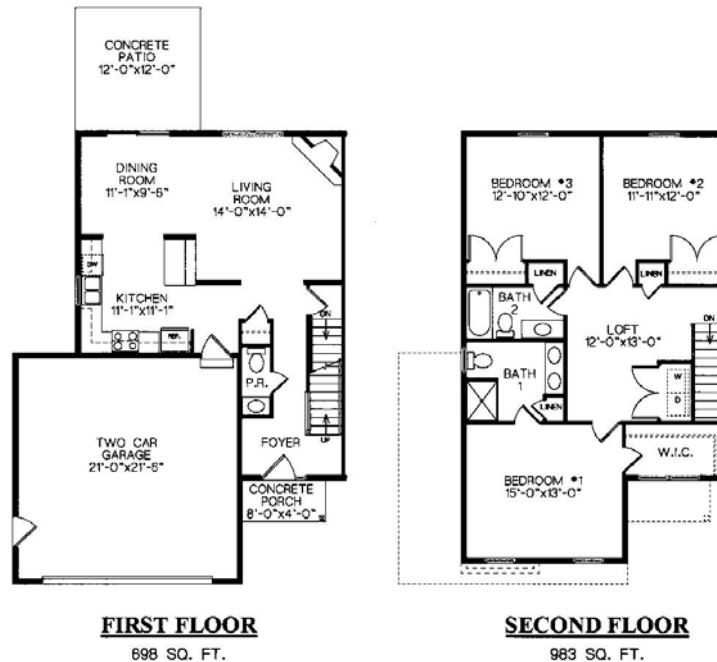

THE PEQUEA

ELEVATION "A"

ELEVATION "B"

Our Pequea model is a 1681 SF 2 story duplex house with 3 bedrooms, 2 ½ baths and a 2 car garage. There are two elevations from which to choose.

Village in Paradise

*Brochure and floor plans are for illustration purposes only *Exterior rendering and room dimensions are approximate and subject to field variations
*Final print takes precedence over brochure artwork and floor plans *Builder reserves the right to make changes to plans as necessary.