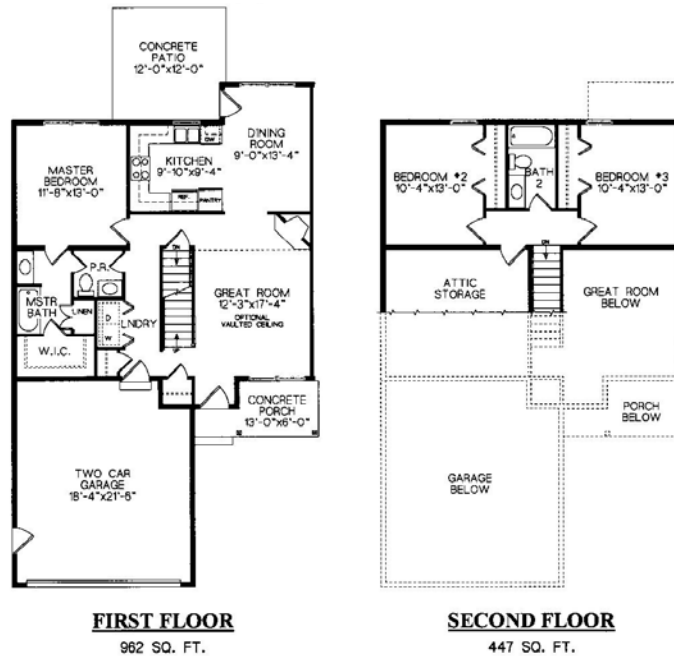

# THE CAMBRIDGE

Our Cambridge model is a 1409 SF 1 ½ story duplex house with 3 bedrooms, 2 ½ baths and a 2 car garage. The master bedroom, master bathroom and laundry room are located on the first floor.

## Village in Paradise

\*Brochure and floor plans are for illustration purposes only \*Exterior rendering and room dimensions are approximate and subject to field variations  
 \*Final print takes precedence over brochure artwork and floor plans \*Builder reserves the right to make changes to plans as necessary.